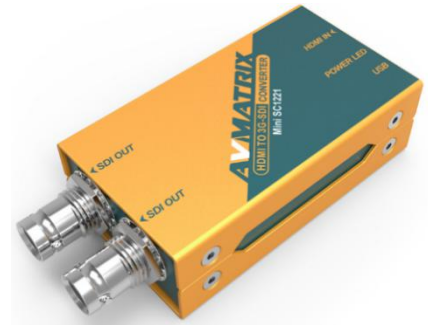

HDMI To SDI Mini Converter

Mini SC1221

Mini SC1221 is an exquisite and portable SDI to HDMI converter. With micro USB power supply, convenient and detachable mounting bracket, MiniSC1221 is the best choice for indoors and outdoors. It adopts a type A HDMI input and dual 3G-SDI outputs, supporting a conversion of full HD resolution signal of 1080p60 to professional SDI signal. Different video rate of SD/HD/3G-SDI is selectable for SDI output.

Connections

HDMI Video Input

1×HDMI A

Micro USB

Power and software update

SDI LED

SDI output signal indicator

SDI Video output