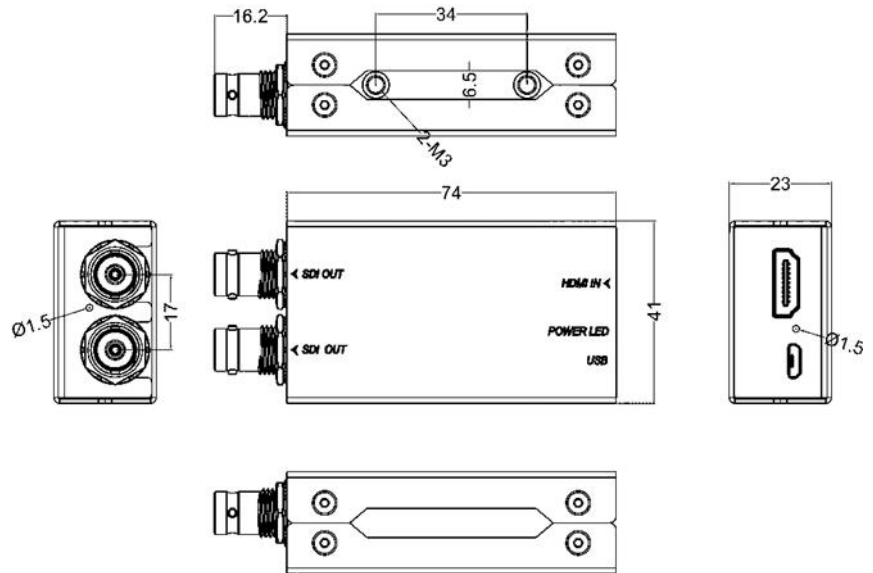

SDI Video Rate

SD/HD/3G-SDI

SDI Color Space and Precision

YUV 4:2:2

Power

Power	Power Consumption	Voltage Range
Micro USB	2W	3.3V-5V

Physical Specifications

Dimension

71×41×23mm

Net Weight

168g

Gross Weight

500g

Environmental Specifications

Operating Temperature

-20°C~60°C