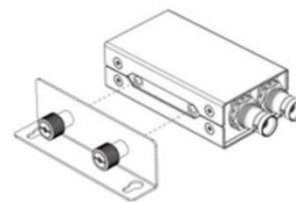

Storage Temperature

-30°C~70°C

Relative Humidity

0%~90% non-condensing

What's Included

- Mini SC1221
- Mounting Bracket
- 5V Special Power Adapter
- USB Cable
- Technical Specifications

Mounting Diagram

Warranty